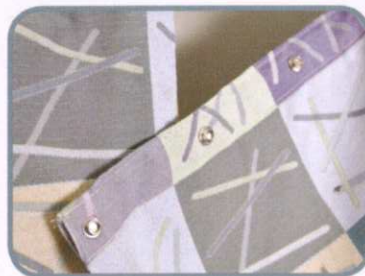

# CurtainEase

Curtain Replacement is a Snap!

**CurtainEase** is an easy to use system of interchangeable, snap curtain panels that are manufactured with a one-size-fits-all design. The traditional labor intensive process of changing cubicle curtains is made easy with functional snaps and shorter heights.

## CurtainEase features:

- One-size-fits-all, mesh height adjusted for various ceilings
- Fits most existing track
- Easy to install and replace with 66"W and 66"L interchangeable fabric panels
- Snap-off fabric panels can be added or removed one at a time from our antimicrobial curtain mesh
- Snap height, always 74" above floor, eliminates need for ladders
- Laundry costs are reduced by removing and cleaning only the soiled fabric panels of a curtain system
- Curtain panels overlap for privacy