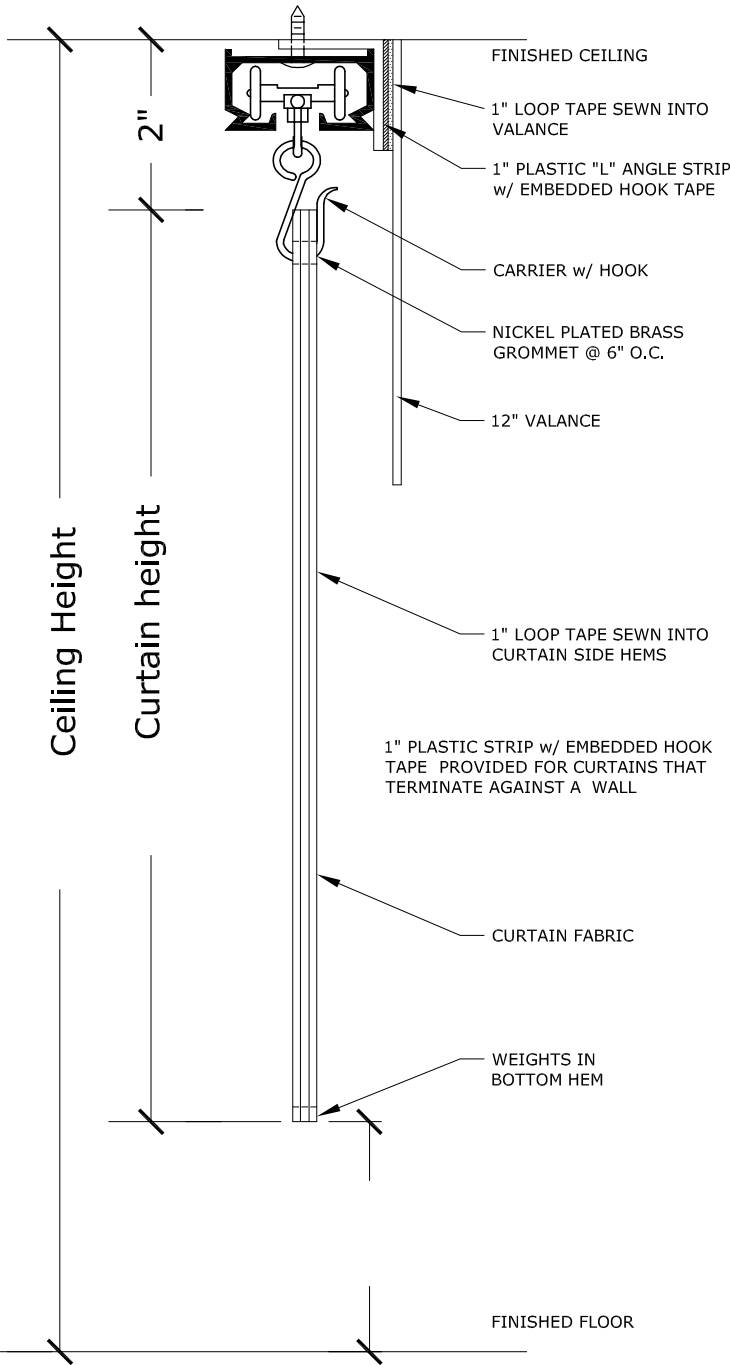

Blackout Curtains

FABRIC TYPE:

FABRIC COLOR:

MESH COLOR & TYPE:
N/A

QTY.	ROOM#	TRACK LENGTH	CURTAIN CUT WIDTH	CURTAIN HEIGHT

QTY.	ROOM#	TRACK LENGTH	VALANCE WIDTH*	VALANCE HEIGHT

*Valance widths listed are FINISH sizes.

ARCHITECT		DATE	
CONTRACTOR		DATE REV	
DISTRIBUTOR		DRAWN BY	
PROJECT		JOB #	
		SHEET	