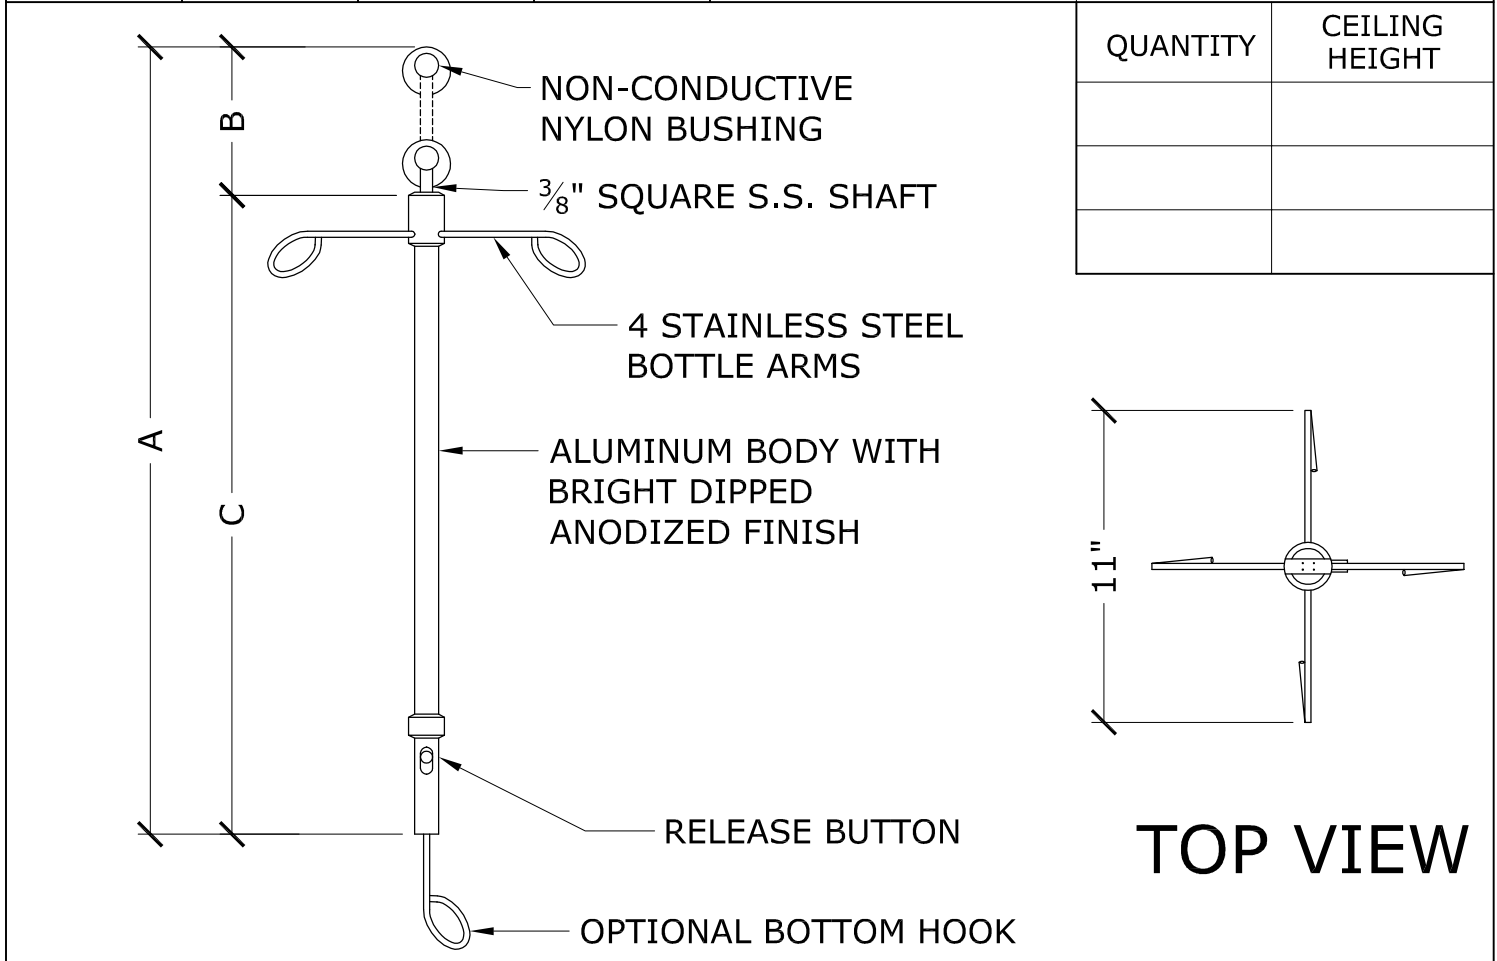

# Model 4000T Telescoping Bottle Holder

CEILING HEIGHT	FULLY EXTENDED (A)	VERTICAL TRAVEL (B)	CLOSED (C)	BOTTLE HOLDER FEATURES	
				NUMBER OF I.V. HOOKS	4
8'-0"	28"	10"	18"	I.V. HOOK LOCATION	TOP
8'-6"	39"	16"	23"		
9'-0"	45"	16"	29"	VERTICAL ADJUSTMENTS	16" TELESCOPING SQUARE SHAFT (10" ADJ. ON 8'-0" C.H.)
9'-6"	51"	16"	35"		
10'-0"	57"	16"	41"		
10'-6"	63"	16"	47"		

QUANTITY	CEILING HEIGHT

**TOP VIEW**

ARCHITECT		DATE	
CONTRACTOR		DATE REV	
DISTRIBUTOR		DRAWN BY	
PROJECT		JOB #	
		SHEET	