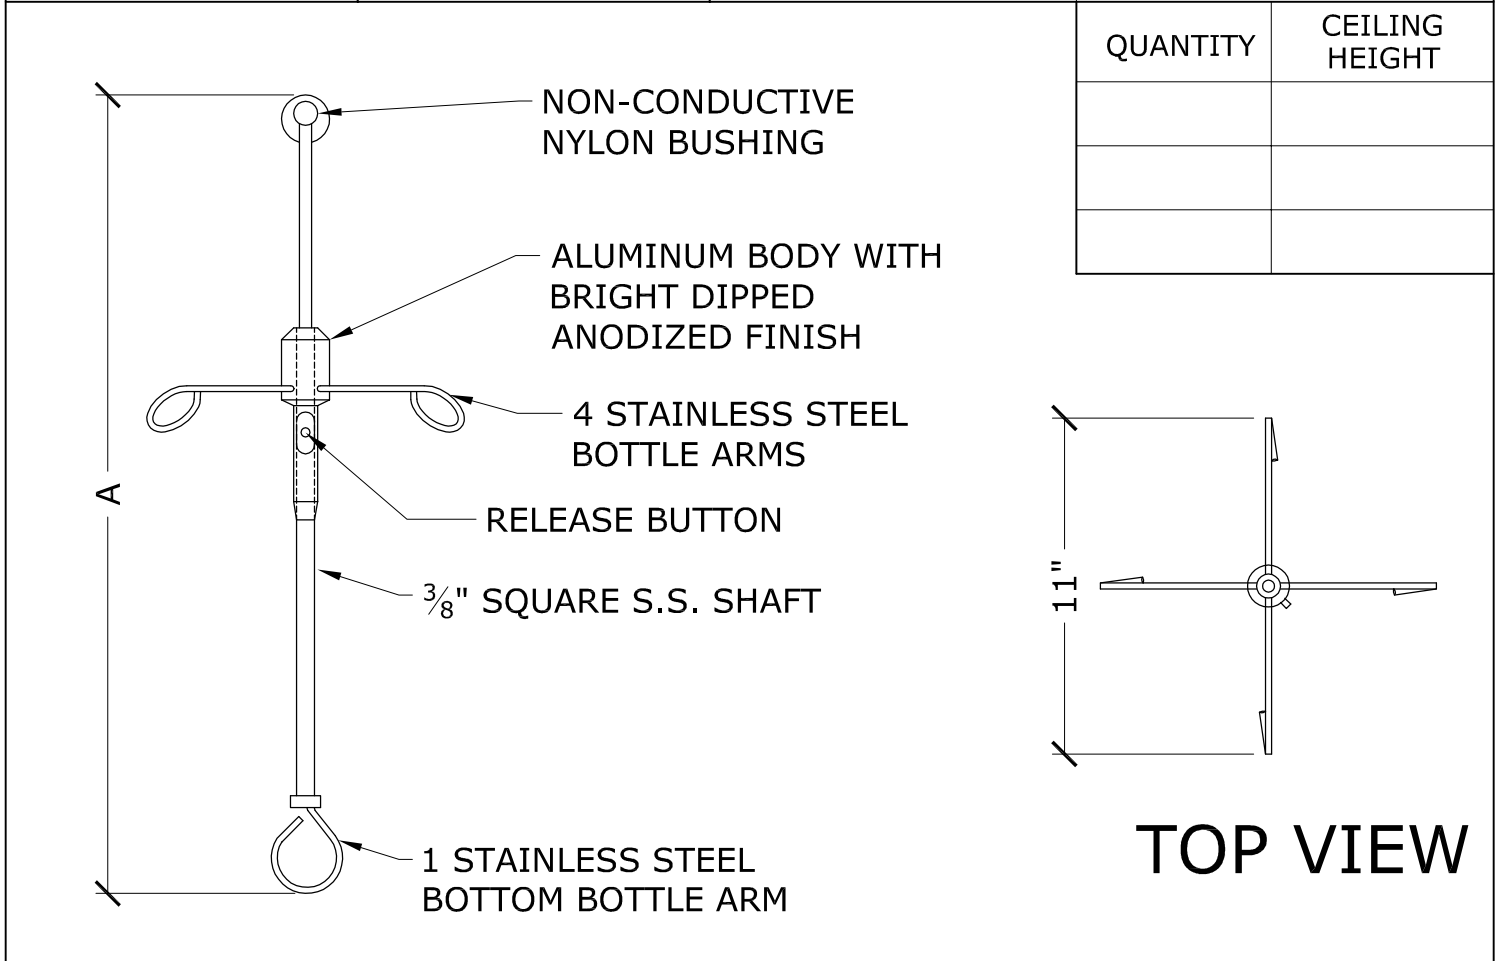

Model 5000 Non-Telescoping Bottle Holder

| CEILING HEIGHT | OVERALL TRAVEL | BOTTLE HOLDER FEATURES | |
|----------------|----------------|------------------------|----------------------------------|
| | | 8'-0" | 24" |
| 8'-6" | 30" | I.V. HOOK LOCATION | 4 (1 BOTTOM HOOK) |
| 9'-0" | 36" | | |
| 9'-6" | 42" | | |
| 10'-0" | 48" | VERTICAL ADJUSTMENTS | 16" NON-TELESCOPING SQUARE SHAFT |
| 10'-6" | 54" | | |